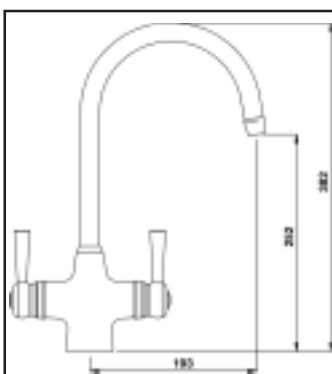

Available in Chrome (shown) & Gold finishes

Jordan

Minimum Recommended Pressure

*Low pressure supplies
(1m head/ 0.1 Bar)*

Features

Quarter Turn Ceramic Disk Valve
Dual Flow
Fast fit flexi-tails

Colonial

Minimum Recommended Pressure

*Low pressure supplies
(1m head/ 0.1 Bar)*

Features

Quarter Turn Ceramic Disk Valve
Dual Flow
Fast fit flexi-tails

Three-way Taps

TARGA

A top selling quarter turn design, the Targa is a timeless tap.

The attractive long reach spout ends in a stylish modern head and is operated by large, easy grip handles - a great combination of functionality and looks.