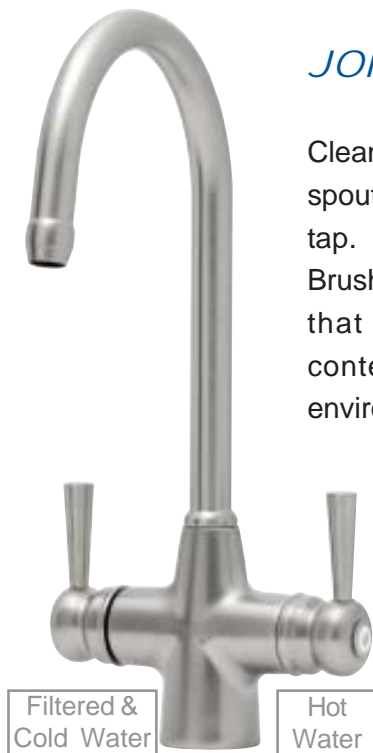

JORDAN (shown above)

Clean, attractive lines and a long spout make the Jordan a striking tap. Available in Chrome and Brushed Steel (shown) finishes that both work well with contemporary and traditional environments. It has solid easy reach handles for efficient operation and a rotating swan neck that allows accurate flow direction.

Available in Chrome & Brushed Steel (shown) finishes