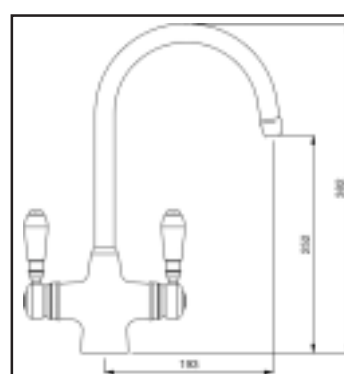

Available in Chrome (shown) & Gold finishes

Jordan

Minimum Recommended Pressure

*Low pressure supplies
(1m head/ 0.1 Bar)*

Features

Quarter Turn Ceramic Disk Valve
Dual Flow
Fast fit flexi-tails

Colonial

Minimum Recommended Pressure

*Low pressure supplies
(1m head/ 0.1 Bar)*

Features

Quarter Turn Ceramic Disk Valve
Dual Flow
Fast fit flexi-tails

Three-way Taps

TARGA

A top selling quarter turn design, the Targa is a timeless tap.

The attractive long reach spout ends in a stylish modern head and is operated by large, easy grip handles - a great combination of functionality and looks.